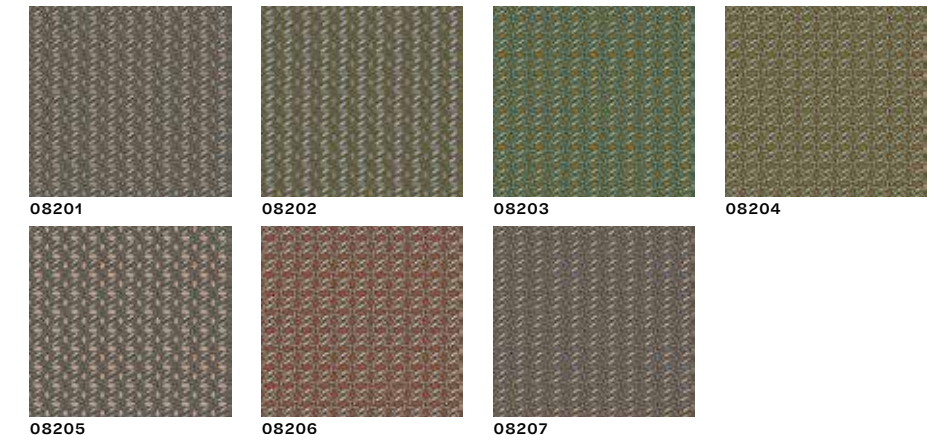

WP CHAINS
(pattern 082)

67 pari

NON WOVEN VINYL
0,67 m x 10 m = 6,7 m²
(350 gr/m²)