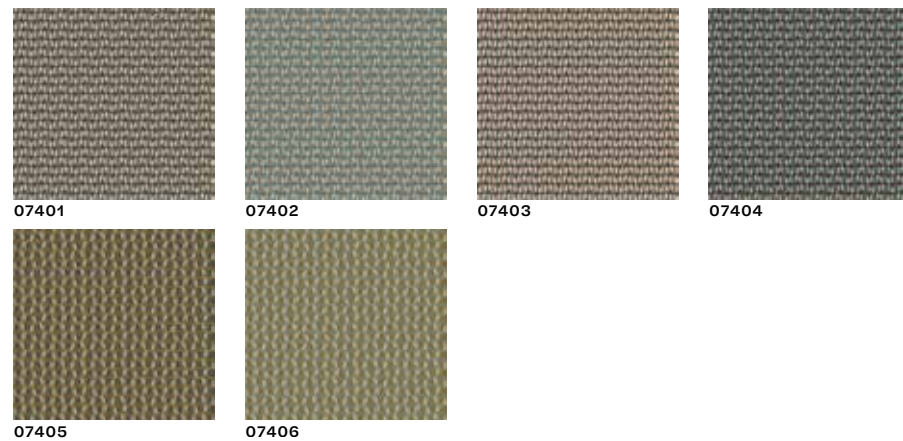

WPTWINS
(pattern 074)

6 pari

NON WOVEN VINYL
0,67 m x 10 m = 6,7 m²
(350 gr/m²)