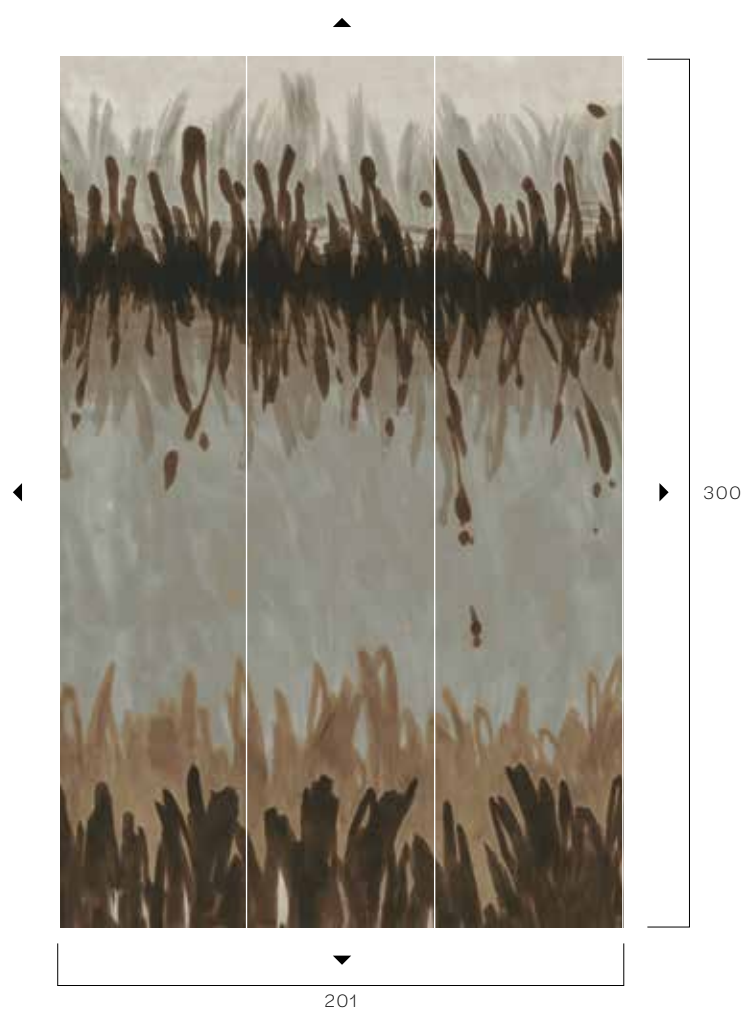

VARIANTI COLORE / COLOR VARIATIONS

LSW122EN01

LSW122EN02

LSW122EN03

DISPONIBILI COME / AVAILABLE AS
 configurazione standard / standard configuration
 201x300 cm
 oppure / or
 su misura / custom

SCRIBBLE

MODULO STANDARD / STANDARD MODULE
201x300H cm
(3 teli 67 cm cad. / 3 rolls 67 cm each)