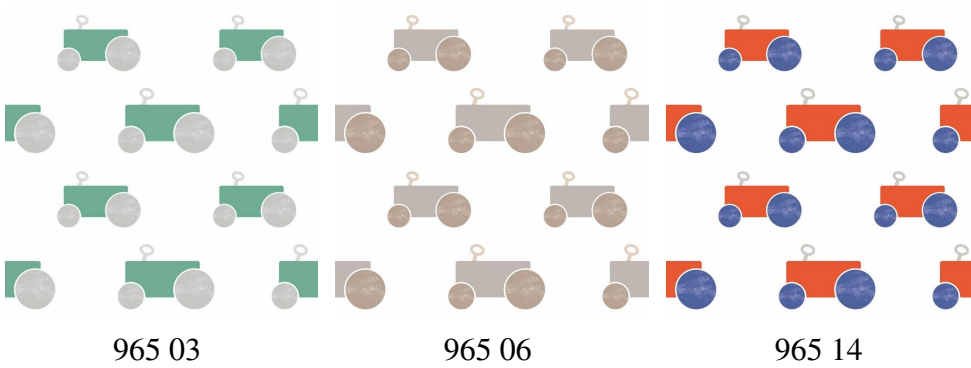

## PLAY

code: 965

WIDTH: 53

WEIGHT (grs/sqm) : 150

REPEAT: 53

Category: Draw

MATERIAL: Non-woven

FIRE REACT: Bs1d0

NOTES: Direct printing on non-woven

965 03

965 06

965 14

NOTE

---

---

---