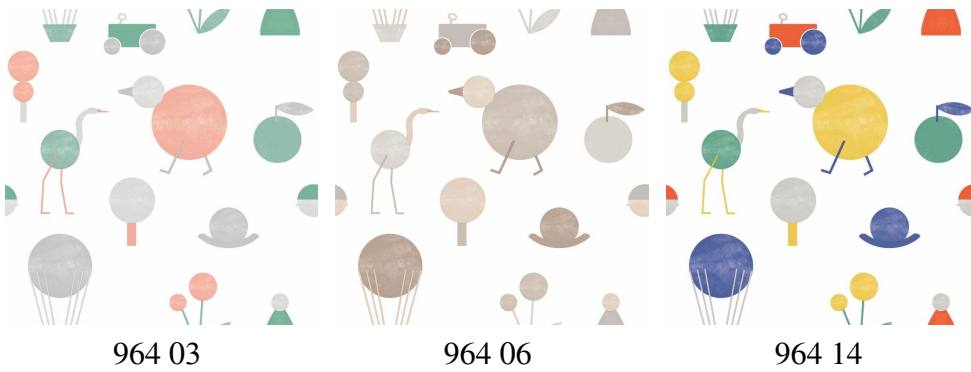

PLAY

code: 964

WIDTH: 53

WEIGHT (grs/sqm) : 150

REPEAT: 53

Category: Draw

MATERIAL: Non-woven

FIRE REACT: Bs1d0

NOTES: Direct printing on non-woven