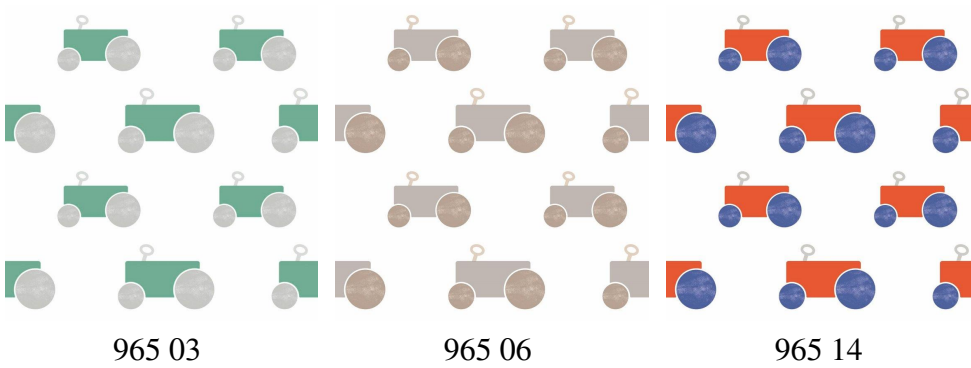

PLAY

code: 965

WIDTH: 53

WEIGHT (grs/sqm) : 150

REPEAT: 53

Category: Draw

MATERIAL: Non-woven

FIRE REACT: Bs1d0

NOTES: Direct printing on non-woven

965 03

965 06

965 14

NOTE
