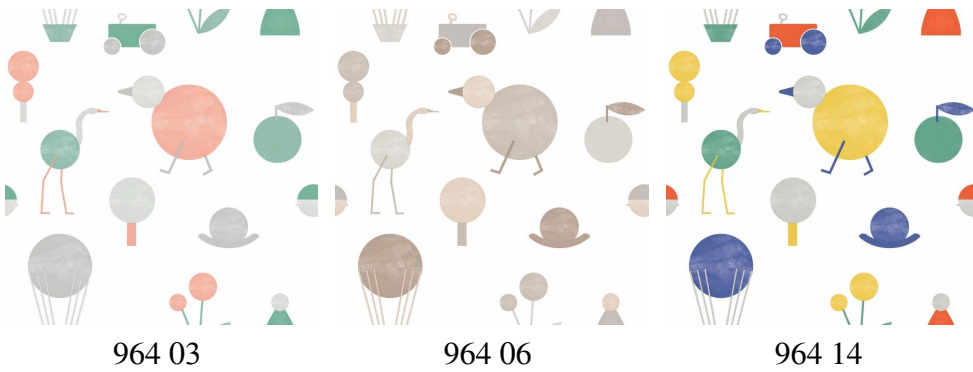

PLAY

code: 964

WIDTH: 53

WEIGHT (grs/sqm) : 150

REPEAT: 53

Category: Draw

MATERIAL: Non-woven

FIRE REACT: Bs1d0

NOTES: Direct printing on non-woven